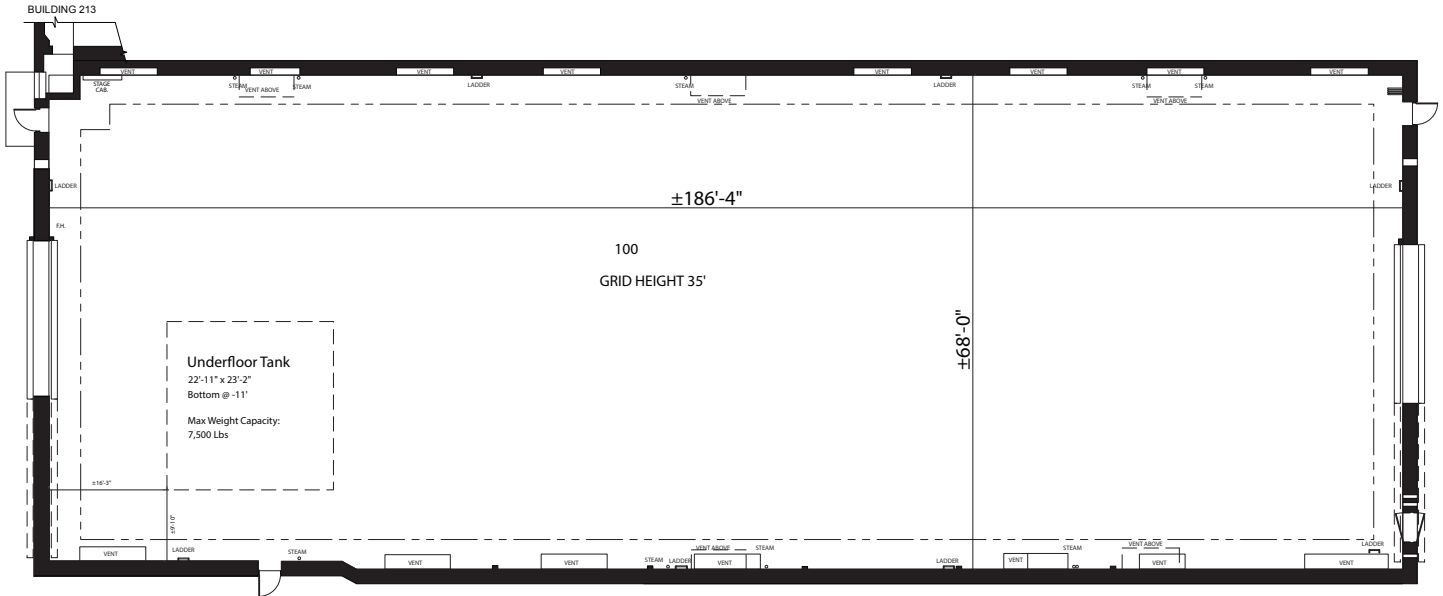

STAGE 17

FLOORPLAN

PREVIOUS PRODUCTIONS SHOT ON THIS STAGE:

Movies

One Eyed Jacks (1959)
Wayne's World (1992)
Ghost (1990)
Road To Rio (1947)

Television

Bonanza
MacGuyver
Deep Space 9
Angel
Everybody Hates Chris

DIMENSIONS

Width	68'
Length	186'
Height	35'
Square Feet	12,635
Door Height	(2)27'
Max Weight Capacity	10,000lbs

STAGE 17

STAGE LOCATION

SPECIFICATIONS

Power*	7,200A
HVAC	80T
Red Light Controlled	Yes
Heat	Yes
Utilities (Air at 90PSI)	G/W/A
Wi-Fi Internet Access	