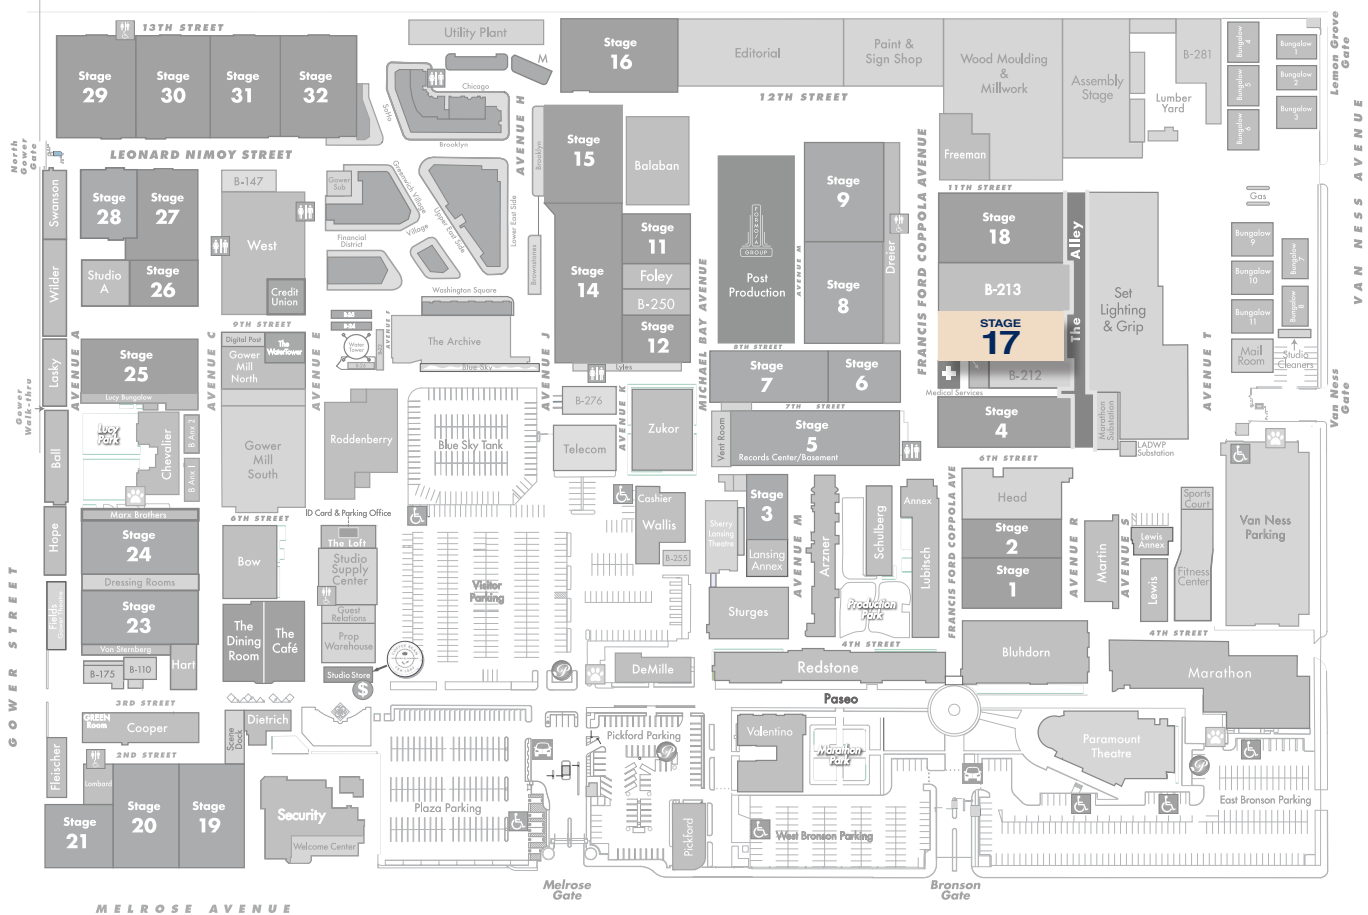

STAGE 17

FLOORPLAN

PREVIOUS PRODUCTIONS SHOT ON THIS STAGE:

Movies

One Eyed Jacks (1959)
Wayne's World (1992)
Ghost (1990)
Road To Rio (1947)

Television

Bonanza
MacGuyver
Deep Space 9
Angel
Everybody Hates Chris

DIMENSIONS

Width	68'
Length	186'
Height	35'
Square Feet	12,635
Door Height	(2)27'
Max Weight Capacity	10,000lbs

STAGE 17

STAGE LOCATION

SPECIFICATIONS

Power*	7,200A
HVAC	80T
Red Light Controlled	Yes
Heat	Yes
Utilities (Air at 90PSI)	G/W/A
Wi-Fi Internet Access	