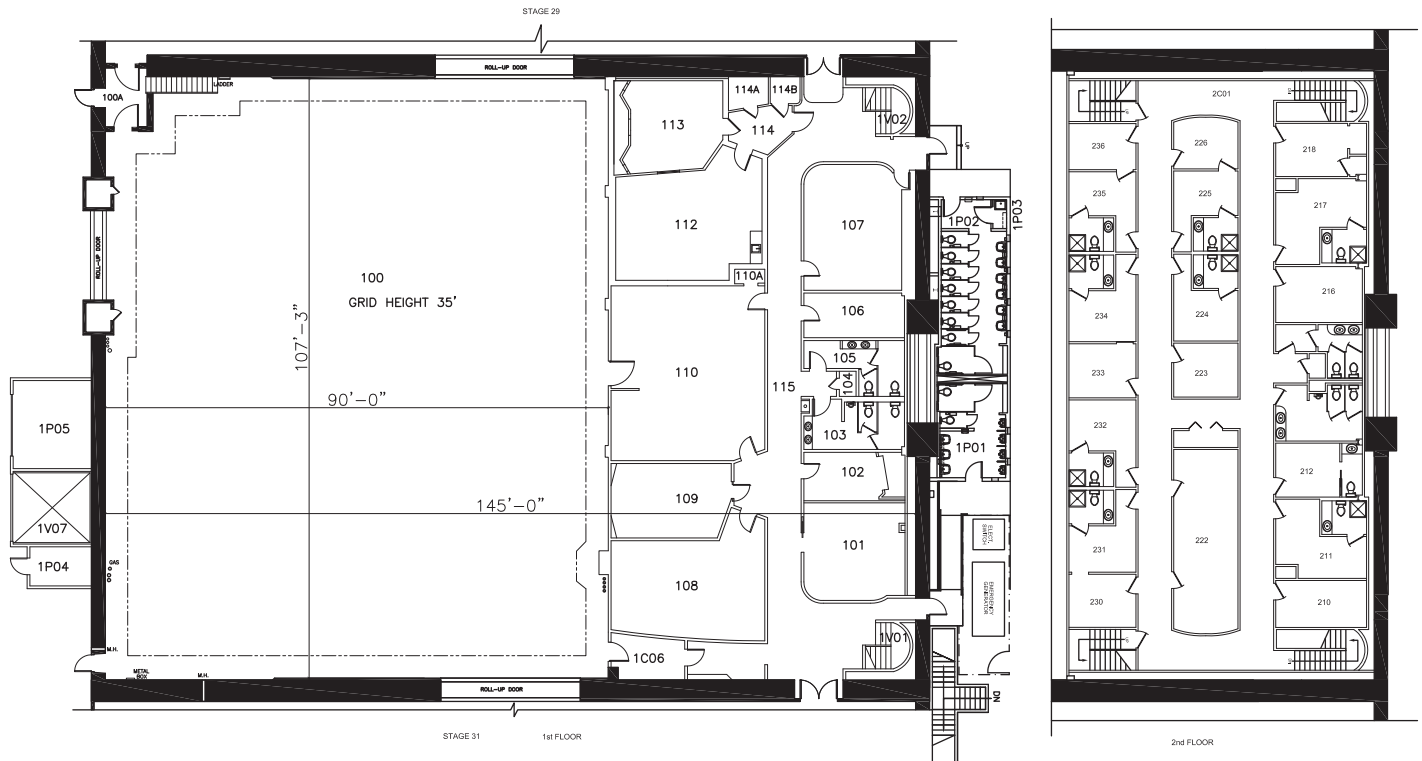

STAGE 30

FLOORPLAN

DIMENSIONS

Width	107'-3"
Length	145'
Height	35'
Square Feet	15,777
Door Height	23'
Max Weight Capacity	7,500lbs

PREVIOUS PRODUCTIONS SHOT ON THIS STAGE:

Movies

Godfather
Flying Down to Rio
The Gay Divorcee
Top Hat
Addams Family Values

Television

Mannix
Soul Train
Little House on
the Prairie
The Doctors

STAGE 30

STAGE LOCATION

SPECIFICATIONS

Power*	6,000A
HVAC	80T
Red Light Controlled	Yes
Heat	No
Utilities (Air at 90PSI)	G/W/A
Wi-Fi Internet Access	