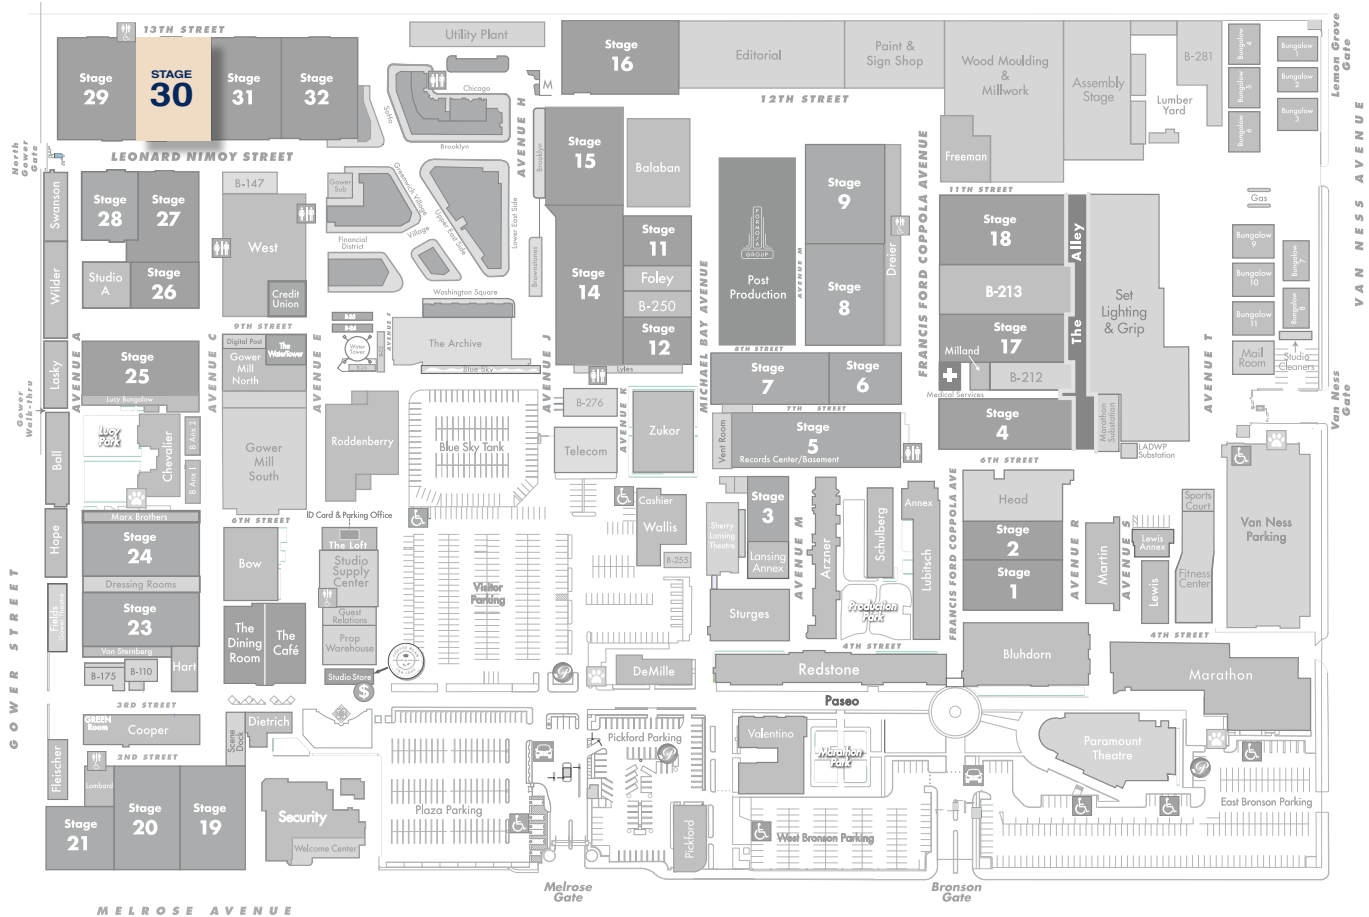

STAGE 30

FLOORPLAN

DIMENSIONS

Width	107'-3"
Length	145'
Height	35'
Square Feet	15,777
Door Height	23'
Max Weight Capacity	7,500lbs

PREVIOUS PRODUCTIONS SHOT ON THIS STAGE:

Movies

Godfather
Flying Down to Rio
The Gay Divorcee
Top Hat
Addams Family Values

Television

Mannix
Soul Train
Little House on
the Prairie
The Doctors

STAGE 30

STAGE LOCATION

SPECIFICATIONS

Power*	6,000A
HVAC	80T
Red Light Controlled	Yes
Heat	No
Utilities (Air at 90PSI)	G/W/A
Wi-Fi Internet Access	